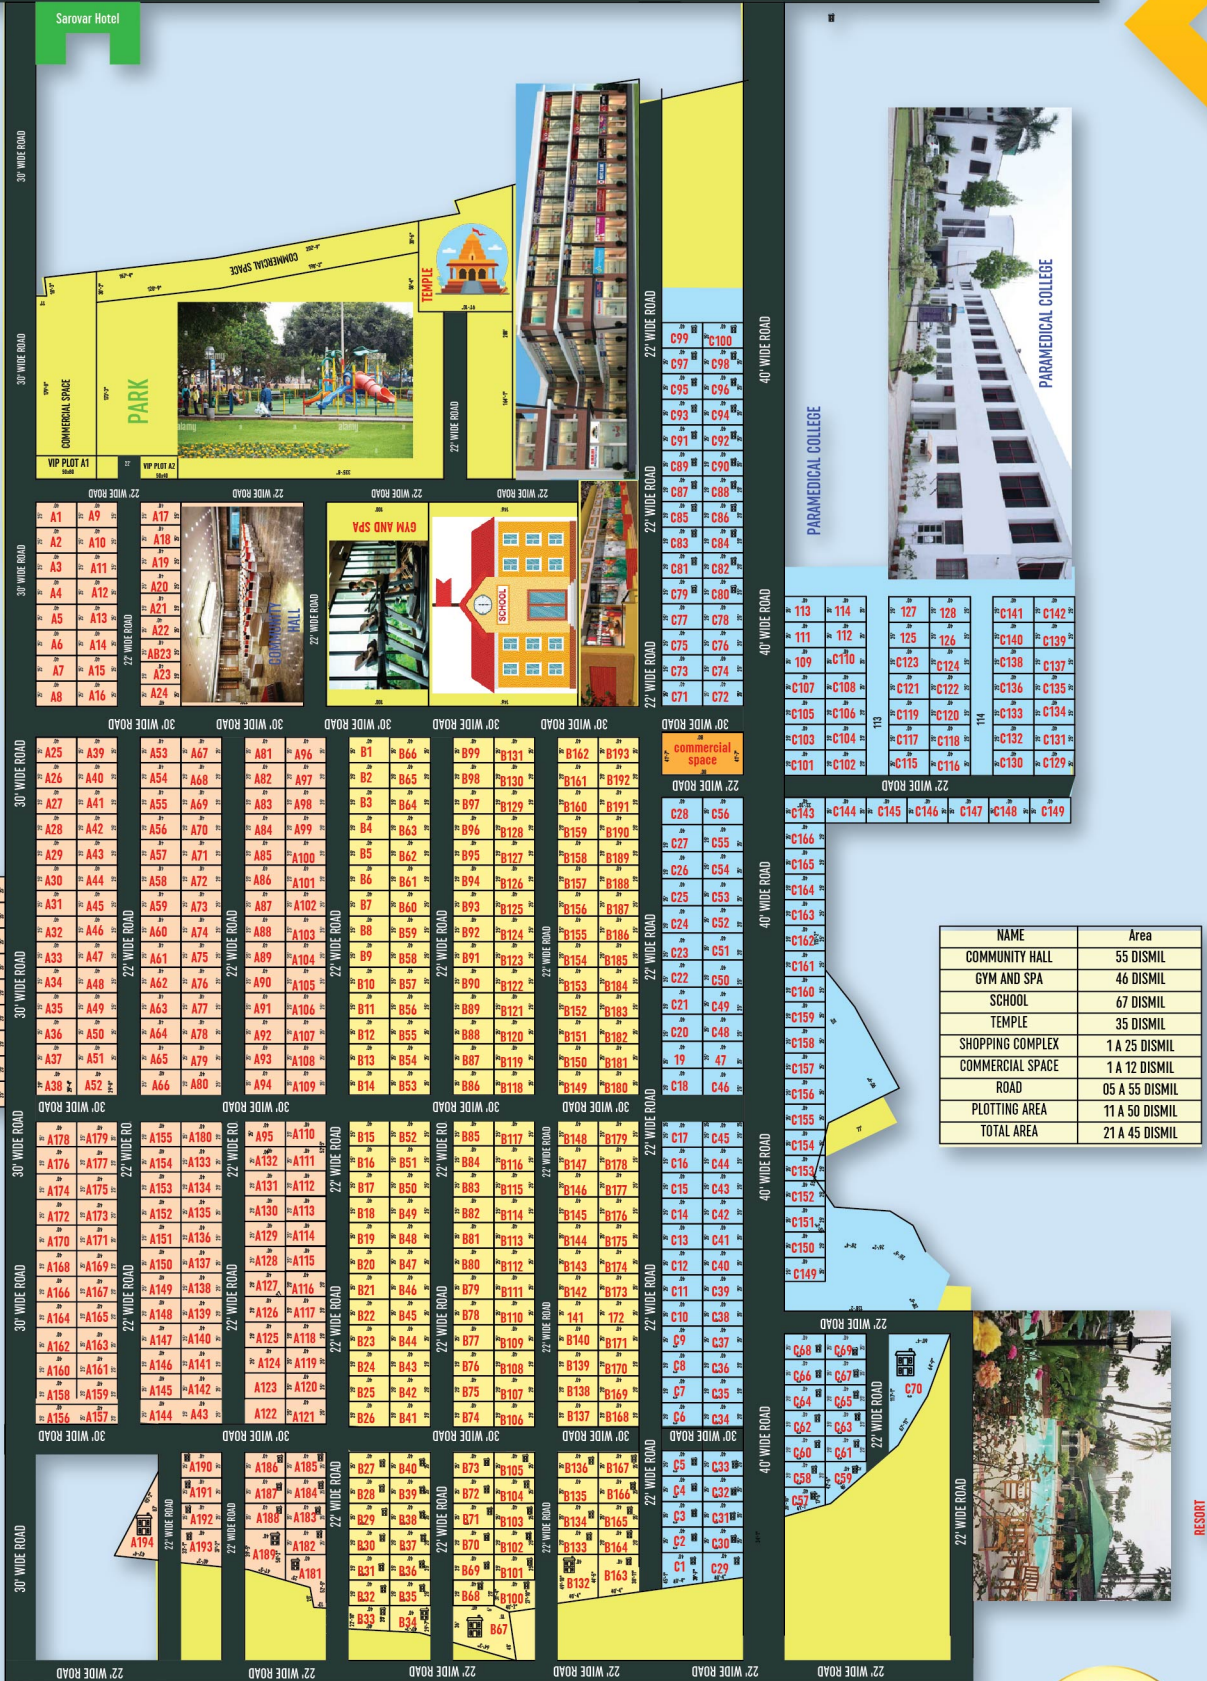

All amenities are 15% extra charge. Park fishing market fishing all type of amenities. Community hall Etc.

- A. 15% extra charges for Commercial Area & Corner Plots
- B. Basic Plot Size 25×40 = 1000 sq. ft.
- C. Private Road 30'  
Branch Road 22'

Scan & Pay

# DELHI KOLKATA HIGHWAY

NAME	Area
COMMUNITY HALL	55 DISMIL
GYM AND SPA	46 DISMIL
SCHOOL	67 DISMIL
TEMPLE	35 DISMIL
SHOPPING COMPLEX	1 A 25 DISMIL
COMMERCIAL SPACE	1 A 12 DISMIL
ROAD	05 A 55 DISMIL
PLOTTING AREA	11 A 50 DISMIL
TOTAL AREA	21 A 45 DISMIL

VILLAGE - KOTALDIH	THANA NO. - 178
VILLAGE - ASNASINGHA	THANA NO. - 159
BLOCK NAME	NO. OF PLOTS
A	195
B	193
C	166
TOTAL NO. OF PLOT	554

Project of

RESORT