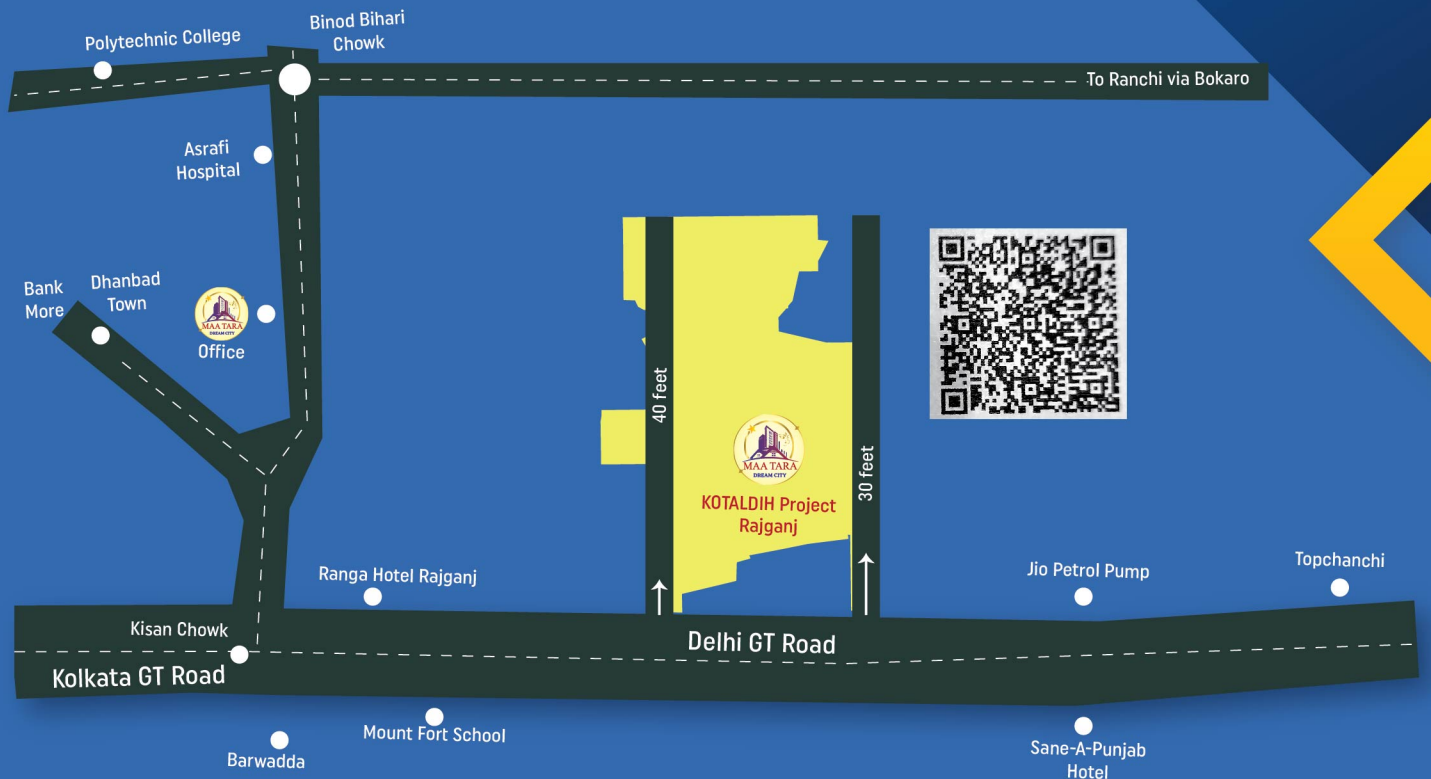

LOCATION MAP

Udyam Registration Certificate : UDYAM-JH-11-0010238 (Maa Tara Dream City)